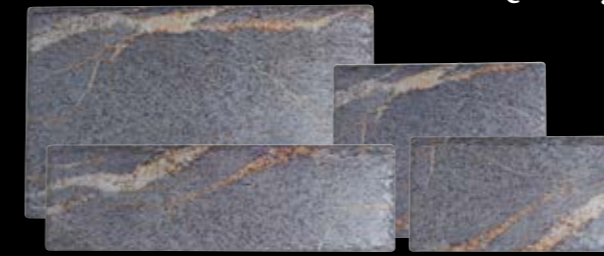

Quarry

Quarry GN 1/1 Rectangle Tray **NEW**
7192TM307 1/1
53.0cm x 32.5cm
7192TM310 2/4
53.0cm x 16.2cm

7192TM309 1/2
32.5cm x 26.5cm
7192TM308 1/3
32.5cm x 17.6cm