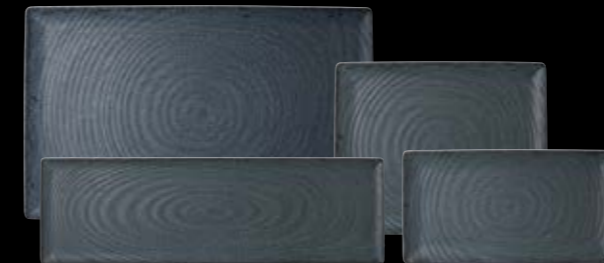

Pompeii Slate

Pompeii Gastronorm Platter **NEW**
7184TM049A 1/1
53.0cm x 32.7cm (21" x 12 3/4" H 1")
7184TM048A 2/4
53.0cm x 16.5cm (21" x 6 3/8" H 1")

7184TM047A 1/2
32.4cm x 27.0cm (12 3/4" x 10 1/2" H 1")
7184TM046A 1/3
32.4cm x 17.5cm (12 3/4" x 7" H 1")