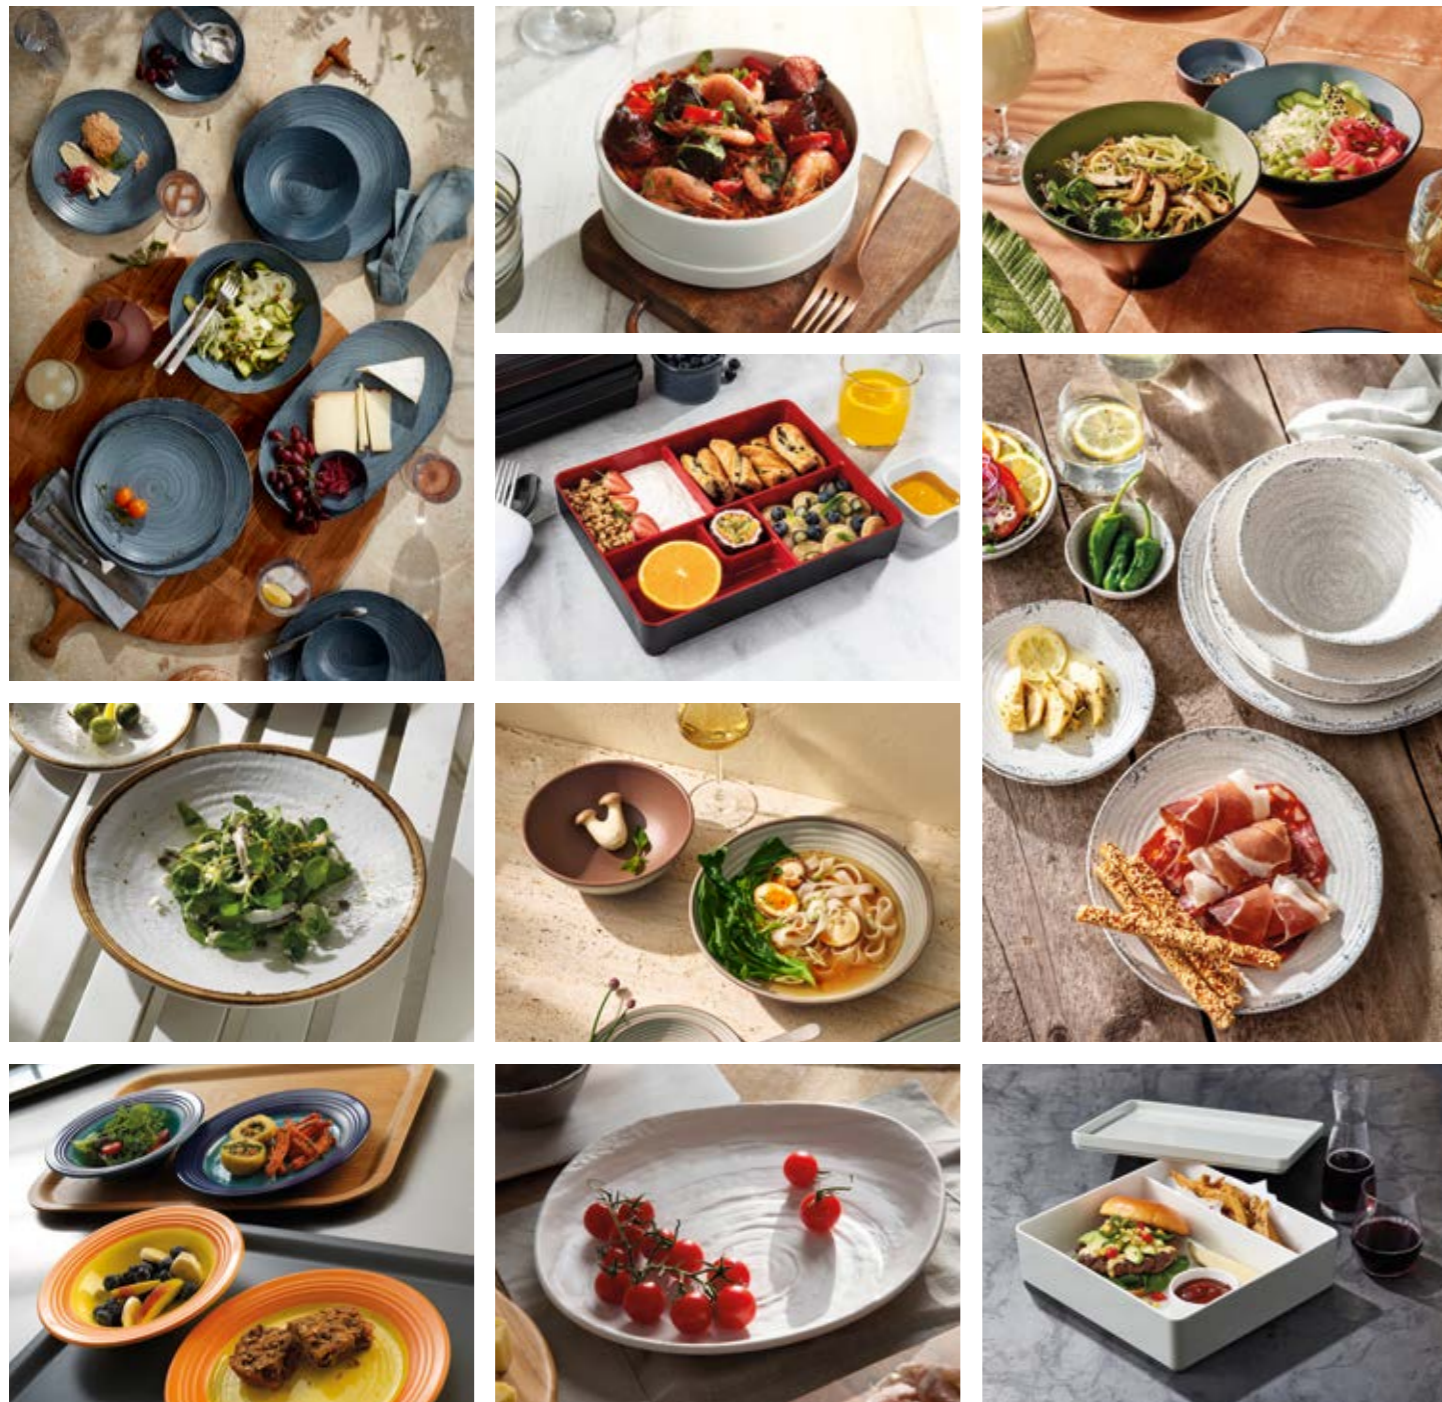

Tableware

Melamine is a great option for adding colour, texture, and innovation to the tabletop. Whether it's leisure and poolside environments, hospitals and schools, or casual restaurants with themed menus and dining requirements, tableware ranges are perfect for challenging service environments.

All our melamine tableware products are NSF & SGS approved, chip and stain resistant, dishwasher safe, and made to handle both hot and cold food.