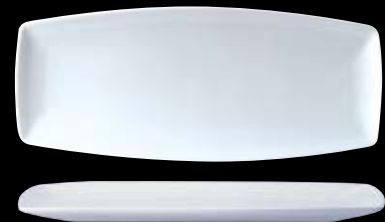

slim smooth sophistication

# Neo™

Slim, smooth and temptingly tactile, Neo is a refreshing individual concept in food presentation. Available in White, Dusk or Firenza, Neo provides the perfect inspiration for an exciting selection of dishes. Whether used as a focal point or used with Sheer, Contour and Quadro, Neo will enhance your cuisine to dramatic effect.

## Patterns Available

Dusk  
(9021)

Firenza  
(9023)

Neo Eight  
C087 35.5cm x 20.25cm (14" x 8")

Neo Six  
C086 35.5cm x 15.25cm (14" x 6")

Neo Four  
C085 35.5cm x 10.0cm (14" x 4")